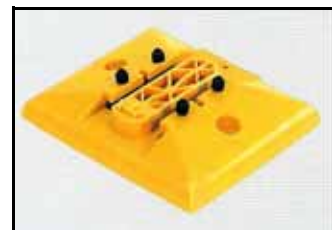

BULLNOSE MARKER

INCREASE THE VISIBILITY OF CONCRETE MEDIAN ISLANDS

The popular L104 Air Marker used with the QWICK KURB® Longitudinal Channelizer System is now available for mounting on island bullnoses with the L50 base plate. Compared to conventional island mount delineators, the Air Marker offers higher target value both day and night. Each side has 232 square inches of Hi-Intensity retro-reflective sheeting.

Anchoring sets and epoxy kits for concrete and asphalt are available.

U. S. Distributor
and Licensee for

horizont klemmfix

L 50

Base Plate 11 7/8" x 10"